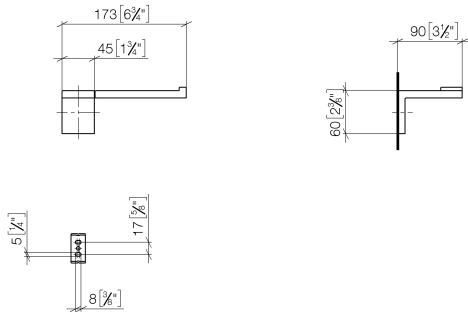

83 500 980

- width 175mm
- height 60 mm
- 90mm projection

	Chrome	83 500 980-00
	Brushed Platinum	83 500 980-06
	Platinum	83 500 980-08
	Brushed Durabronze (23kt Gold)	83 500 980-28
	Matte Black	83 500 980-33
	Brushed Dark Platinum	83 500 980-99

83 500 980

mm [inches]

83 500 980

Parts for other finishes can be found here: Brushed Platinum

### Spare parts list

No.	Item Number	Name	Quantity used	Delivery time
1	05 17 20 736 00 90	fixing set	1	2
2	08 17 98 500-00	holder	1	10
3	04 31 11 113 00 90	pin	1	2
4	09 31 11 204 90	pin	1	2
5	09 31 11 203 90	pin	1	2
6	08 17 98 554-00	holder	1	10
7	90 31 11 030 00 90	pin	1	2
8	09 31 11 059 90	pin	1	2