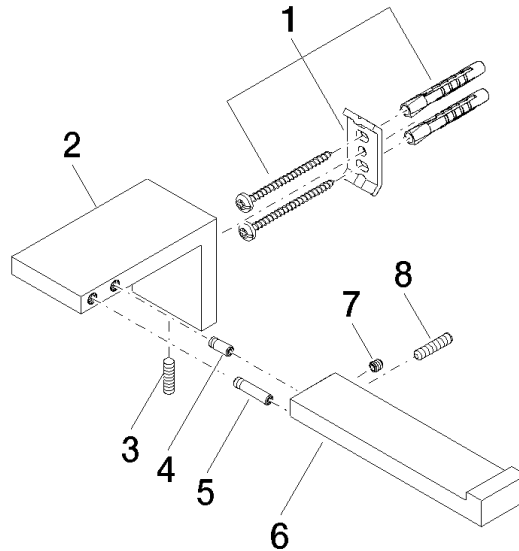

83 500 980

- width 175mm
- height 60 mm
- 90mm projection

	Chrome	83 500 980-00
	Brushed Platinum	83 500 980-06
	Platinum	83 500 980-08
	Brushed Durabronze (23kt Gold)	83 500 980-28
	Matte Black	83 500 980-33
	Brushed Dark Platinum	83 500 980-99

83 500 980

mm [inches]

83 500 980

Parts for other finishes can be found here: Brushed Platinum

### Spare parts list

No.	Item Number	Name	Quantity used	Delivery time
1	05 17 20 736 00 90	fixing set	1	2
2	08 17 98 500-00	holder	1	10
3	04 31 11 113 00 90	pin	1	2
4	09 31 11 204 90	pin	1	2
5	09 31 11 203 90	pin	1	2
6	08 17 98 554-00	holder	1	10
7	90 31 11 030 00 90	pin	1	2
8	09 31 11 059 90	pin	1	2